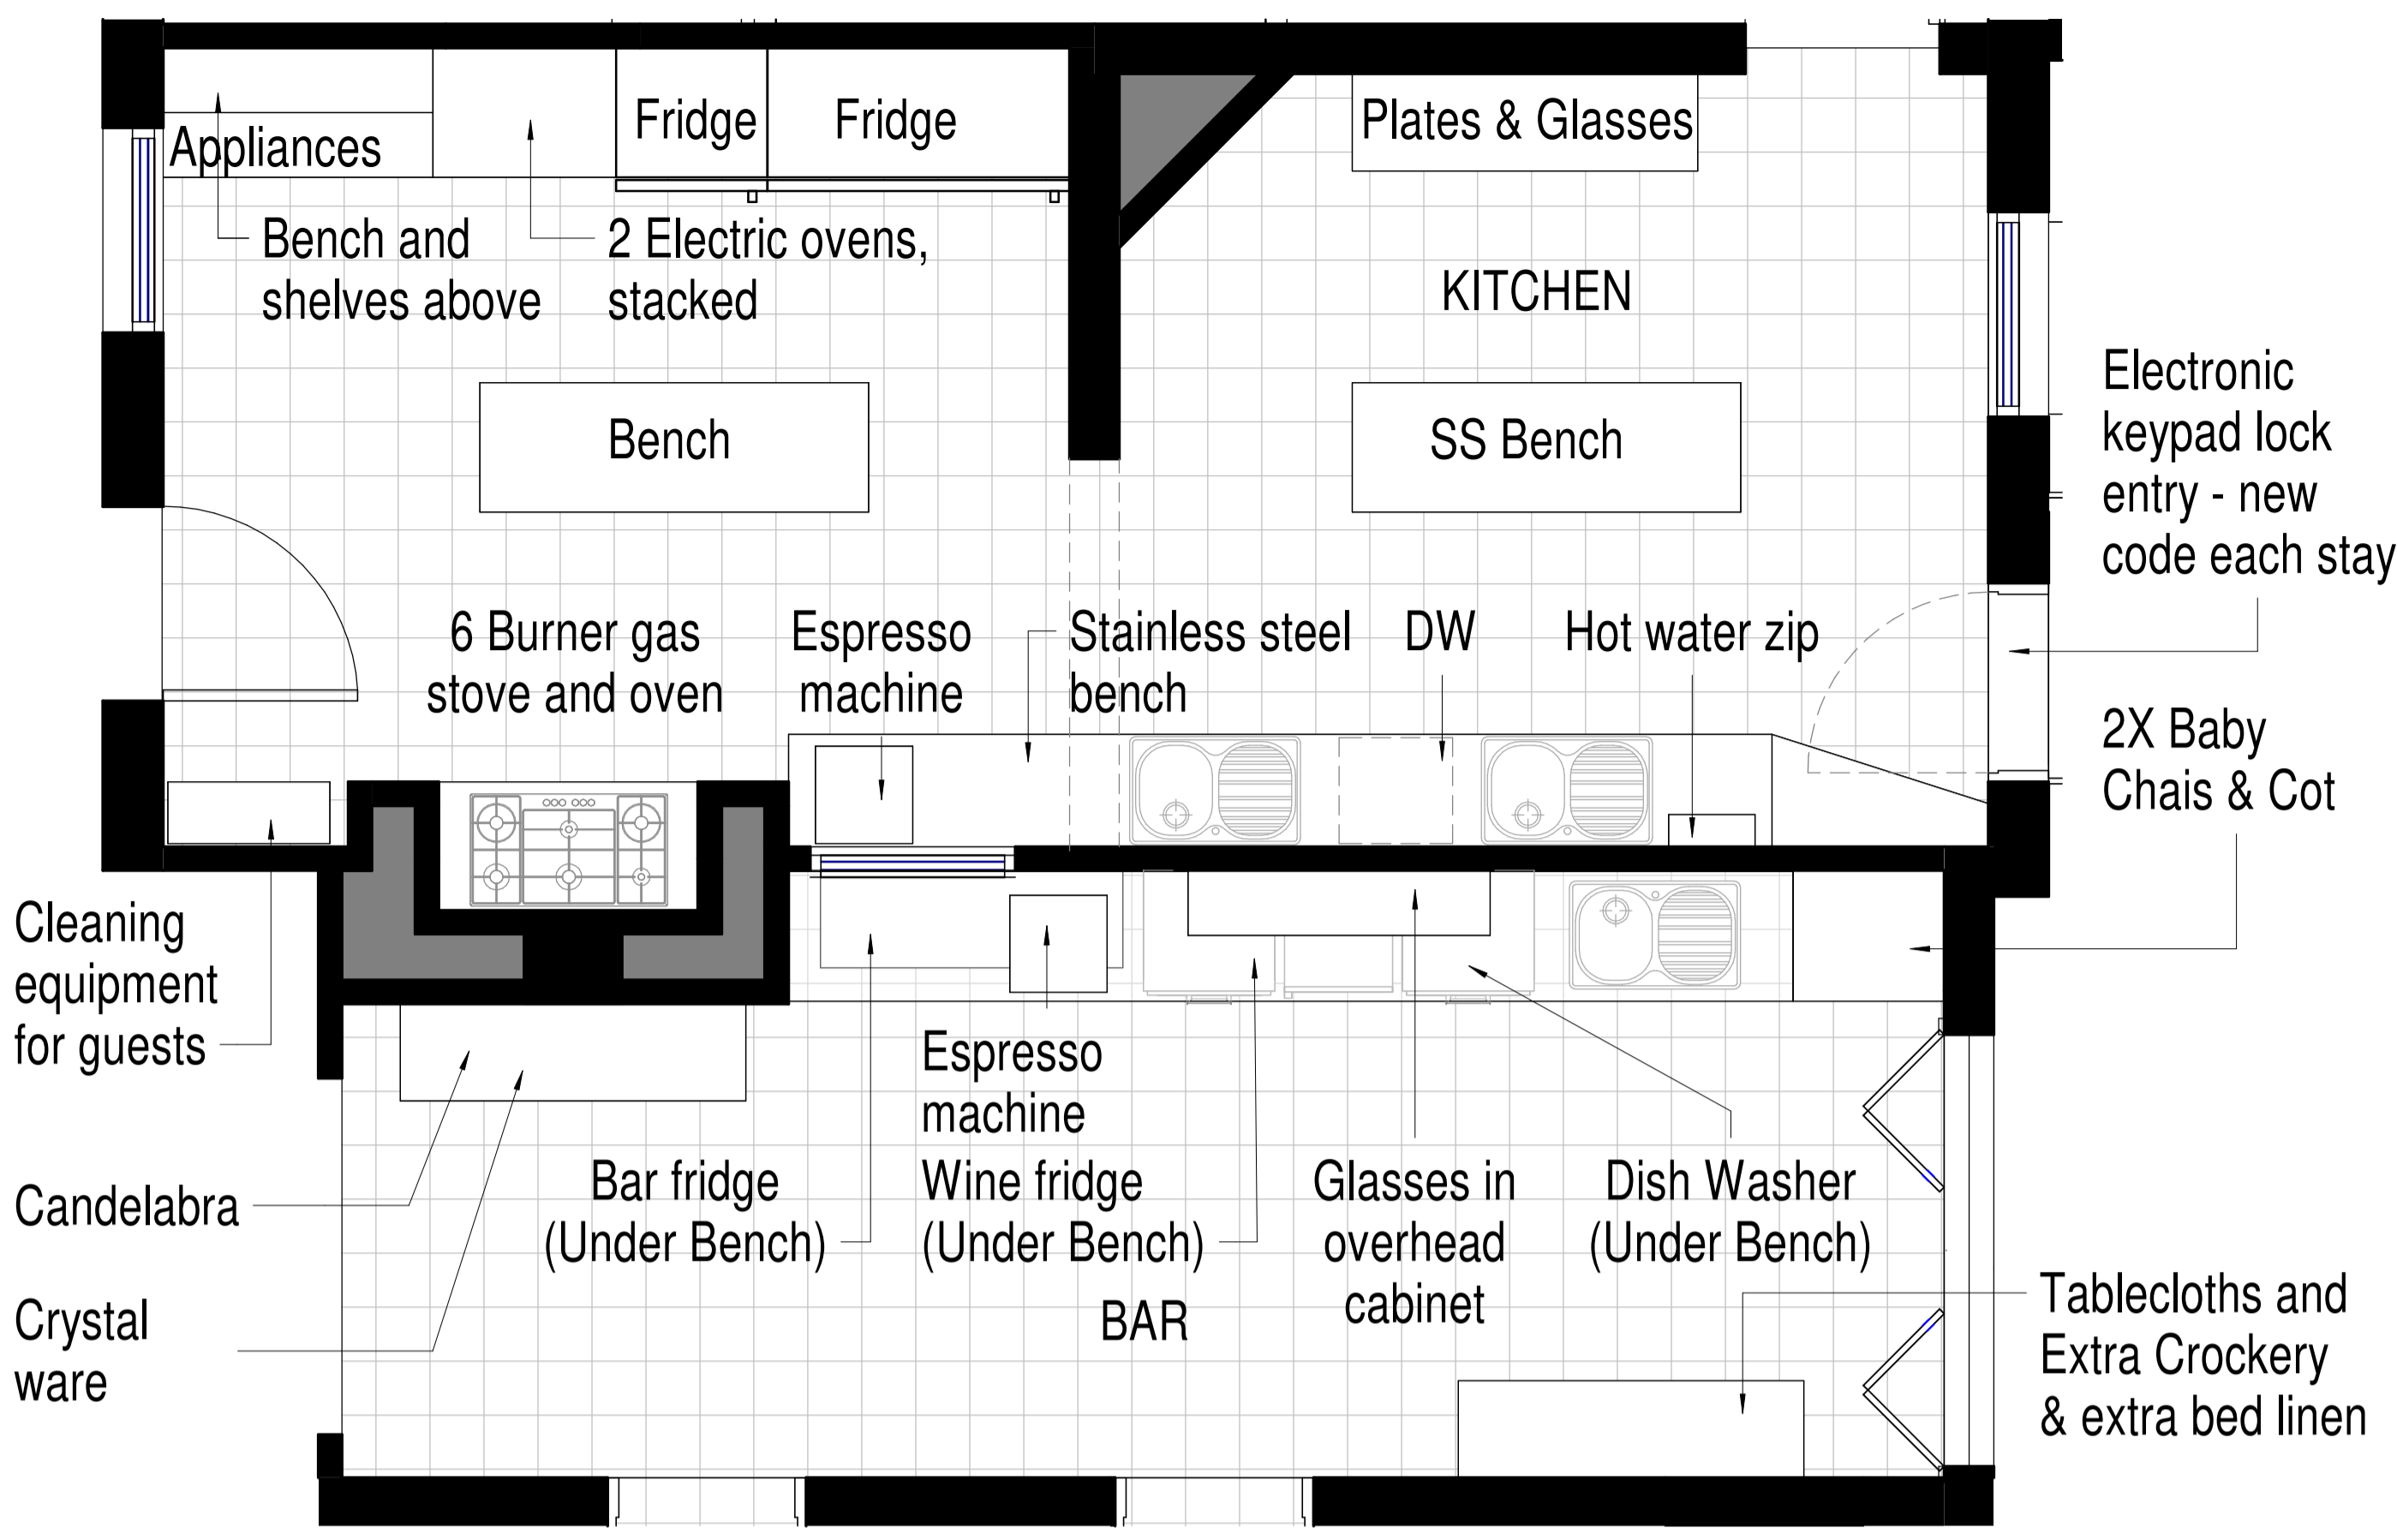

- LEGEND**
- BC&C - Baby Chairs & Cot
 - BG - Bar Glasses
 - BK - Books
 - BL - Blankets
 - BT - Bathtub
 - BGD - Books, Games, DVDs
 - CH - China
 - CW - Crystal Ware
 - DDS - Drop down screen and projector
 - DT - Dartboard
 - DK - Desk
 - EBL - Extra Bed Linen
 - GC - Games Chest
 - GSC - Glasses Cabinet
 - GT - Guitar
 - IB&IH - Iron board, iron extra heaters, hair dryers
 - OF - Open Fireplace
 - R&D - Records and DVDs
 - RP&SS - Record Player & Sound System
 - PN - Piano
 - PO - Pizza Oven
 - PT - Pool Table
 - SH - Shower
 - SM - Single Mattress
 - T&D - TV and DVD with Aerial
 - TC&C - Tablecloths&Crockery
 - W&D - Washer & Dryer
 - WH - Wood Heater

MAIN BUILDING GENERAL PLAN

121 Railway Avenue, Bundanoon,
NSW 2578, Australia
02 4883 6640
admin@highballhouse.com
www.highballhouse.com.au

KITCHEN AND BAR

STUDIO

SITE PLAN

Outside Games Store -
Volleyball, Badminton,
Boules, Table Tennis,
Soccer-Rugby Balls and
Cones, etc.

HIGHBALL HOUSE
PLANS AS OF MARCH 2024