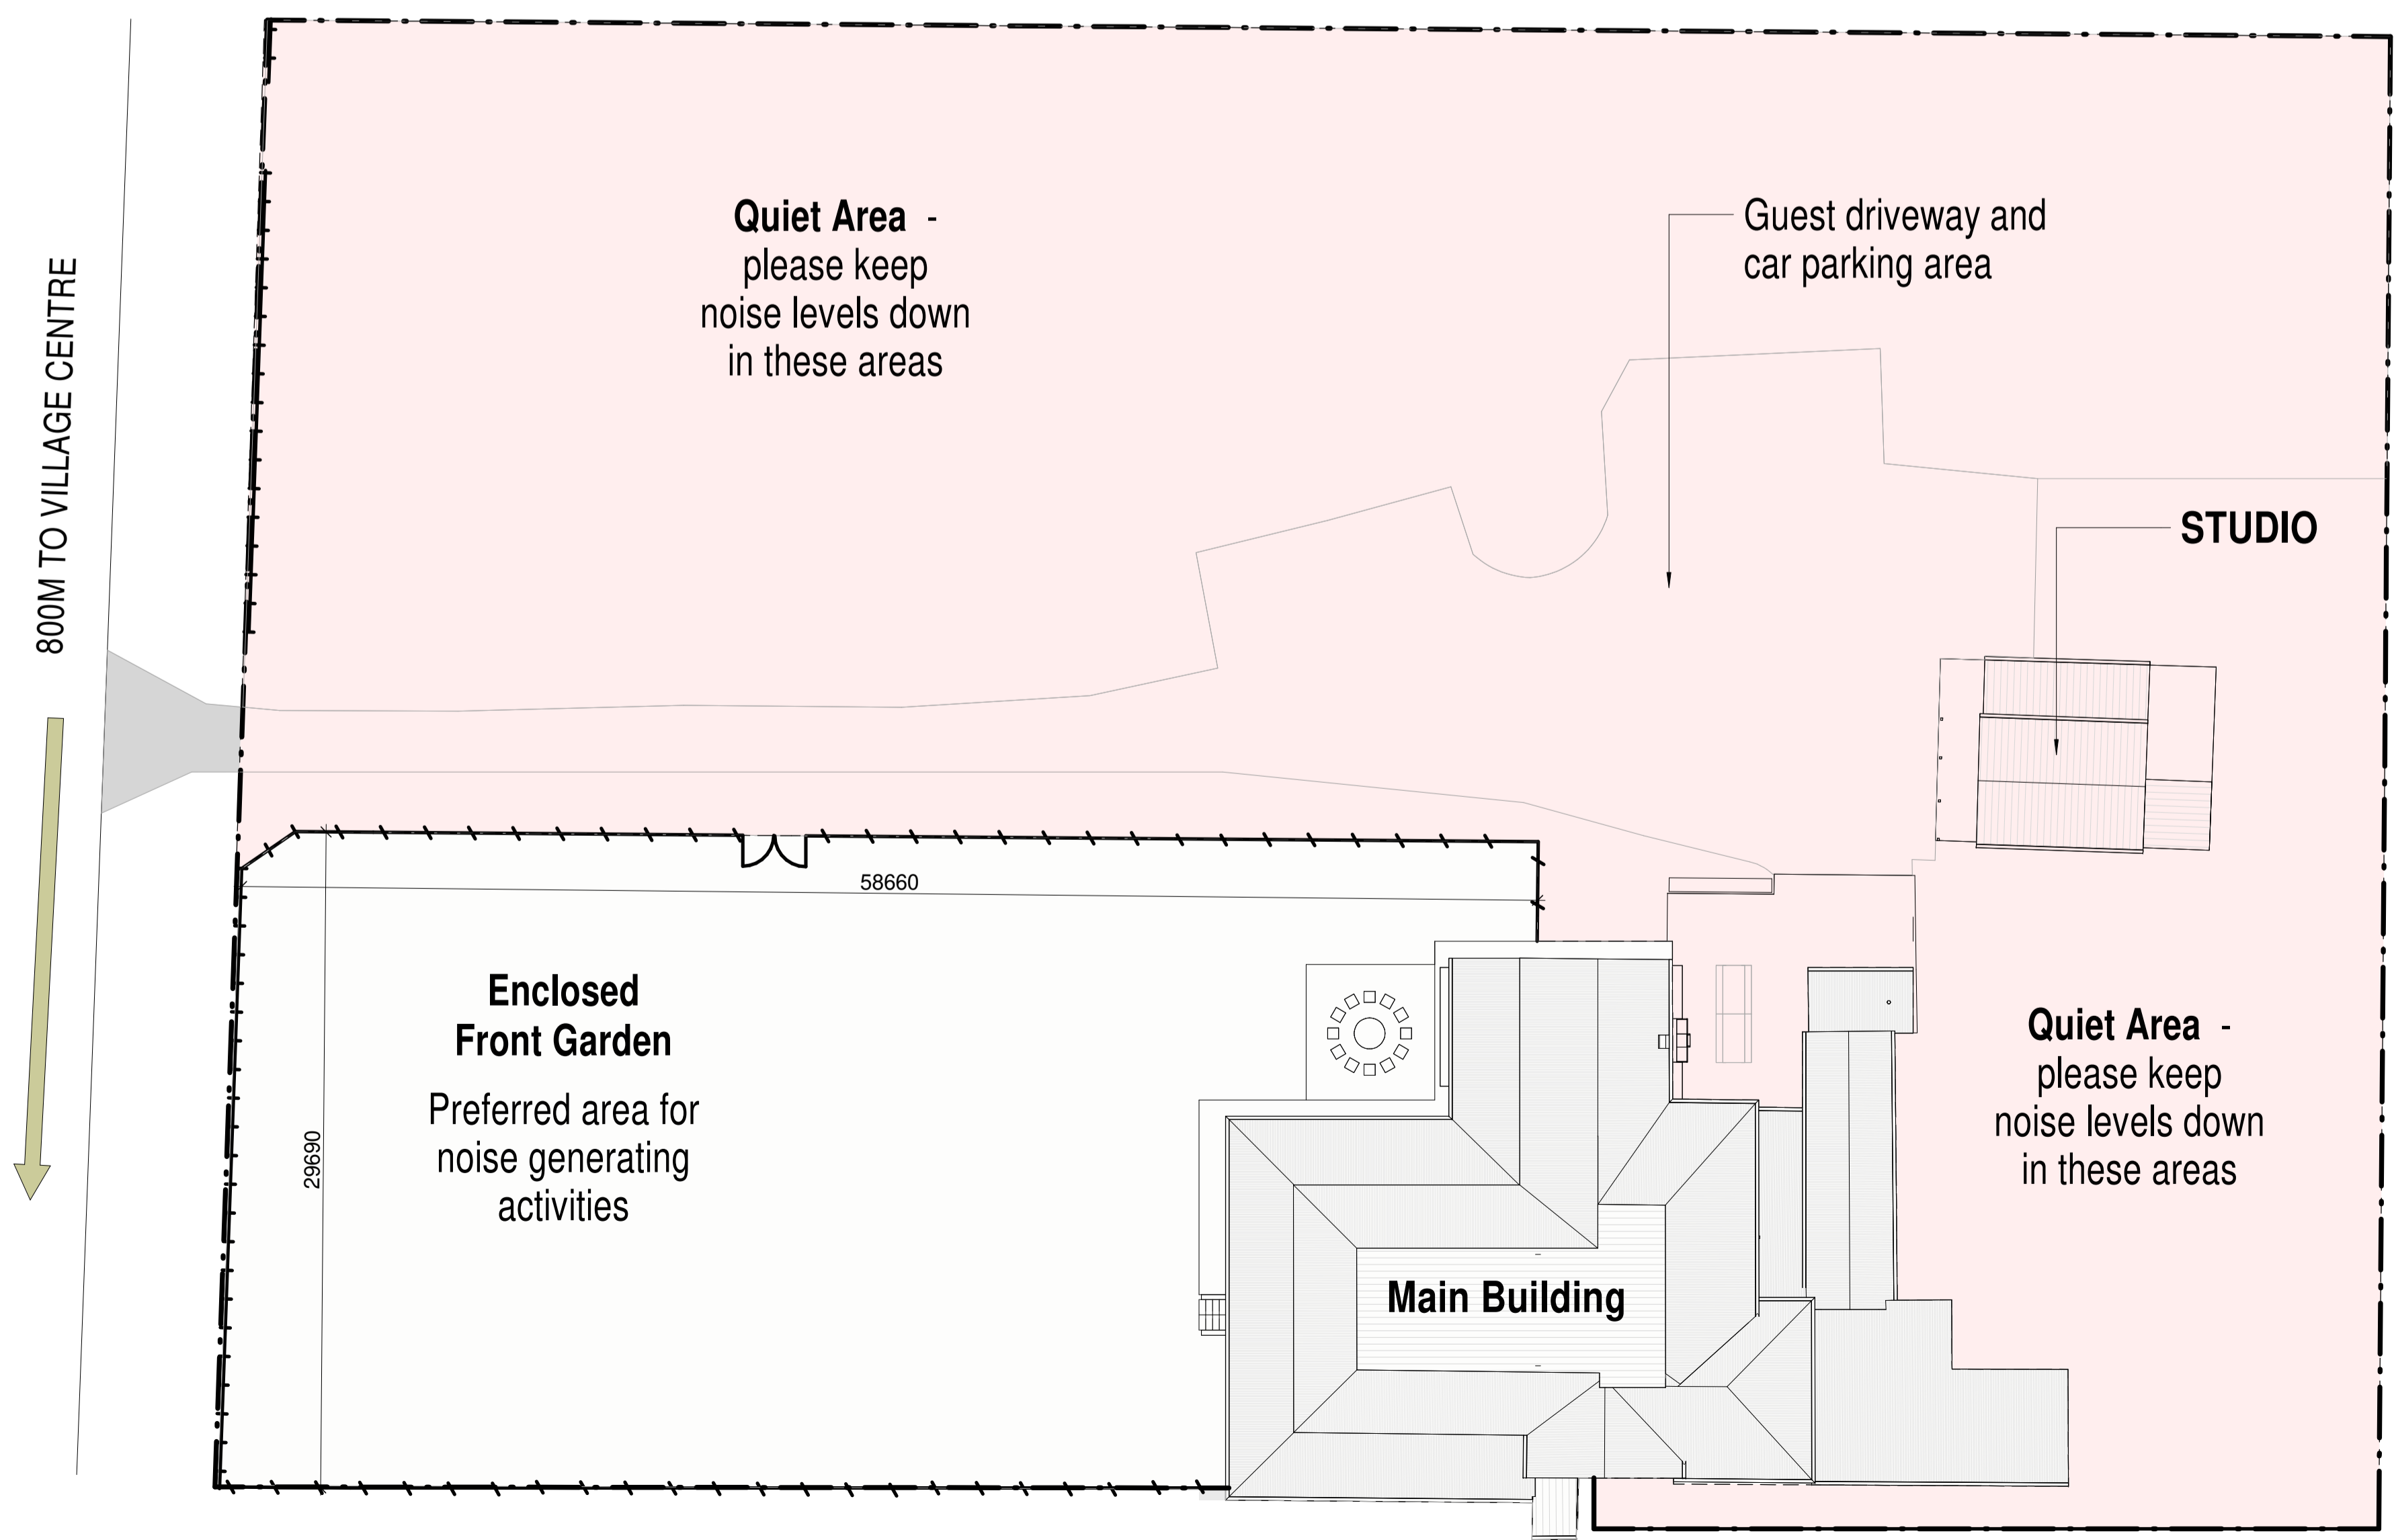

- LEGEND**
- BC&C - Baby Chairs & Cot
 - BG - Bar Glasses
 - BK - Books
 - BL - Blankets
 - BT - Bathtub
 - BGD - Books, Games, DVDs
 - CH - China
 - CW - Crystal Ware
 - DDS - Drop down screen and projector
 - DT - Dartboard
 - DK - Desk
 - EBL - Extra Bed Linen
 - GC - Games Chest
 - GSC - Glasses Cabinet
 - GT - Guitar
 - IB&IH - Iron board, iron extra heaters, hair dryers
 - OF - Open Fireplace
 - R&D - Records and DVDs
 - RP&SS - Record Player & Sound System
 - PN - Piano
 - PO - Pizza Oven
 - PT - Pool Table
 - SH - Shower
 - SM - Single Mattress
 - T&D - TV and DVD with Aerial
 - TC&C - Tablecloths&Crockery
 - W&D - Washer & Dryer
 - WH - Wood Heater

MAIN BUILDING GENERAL PLAN

121 Railway Avenue, Bundanoon,
NSW 2578, Australia
02 4883 6640
admin@highballhouse.com
www.highballhouse.com.au

KITCHEN AND BAR

STUDIO

SITE PLAN

Outside Games Store -
Volleyball, Badminton,
Boules, Table Tennis,
Soccer-Rugby Balls and
Cones, etc.

HIGHBALL HOUSE
PLANS AS OF MARCH 2024