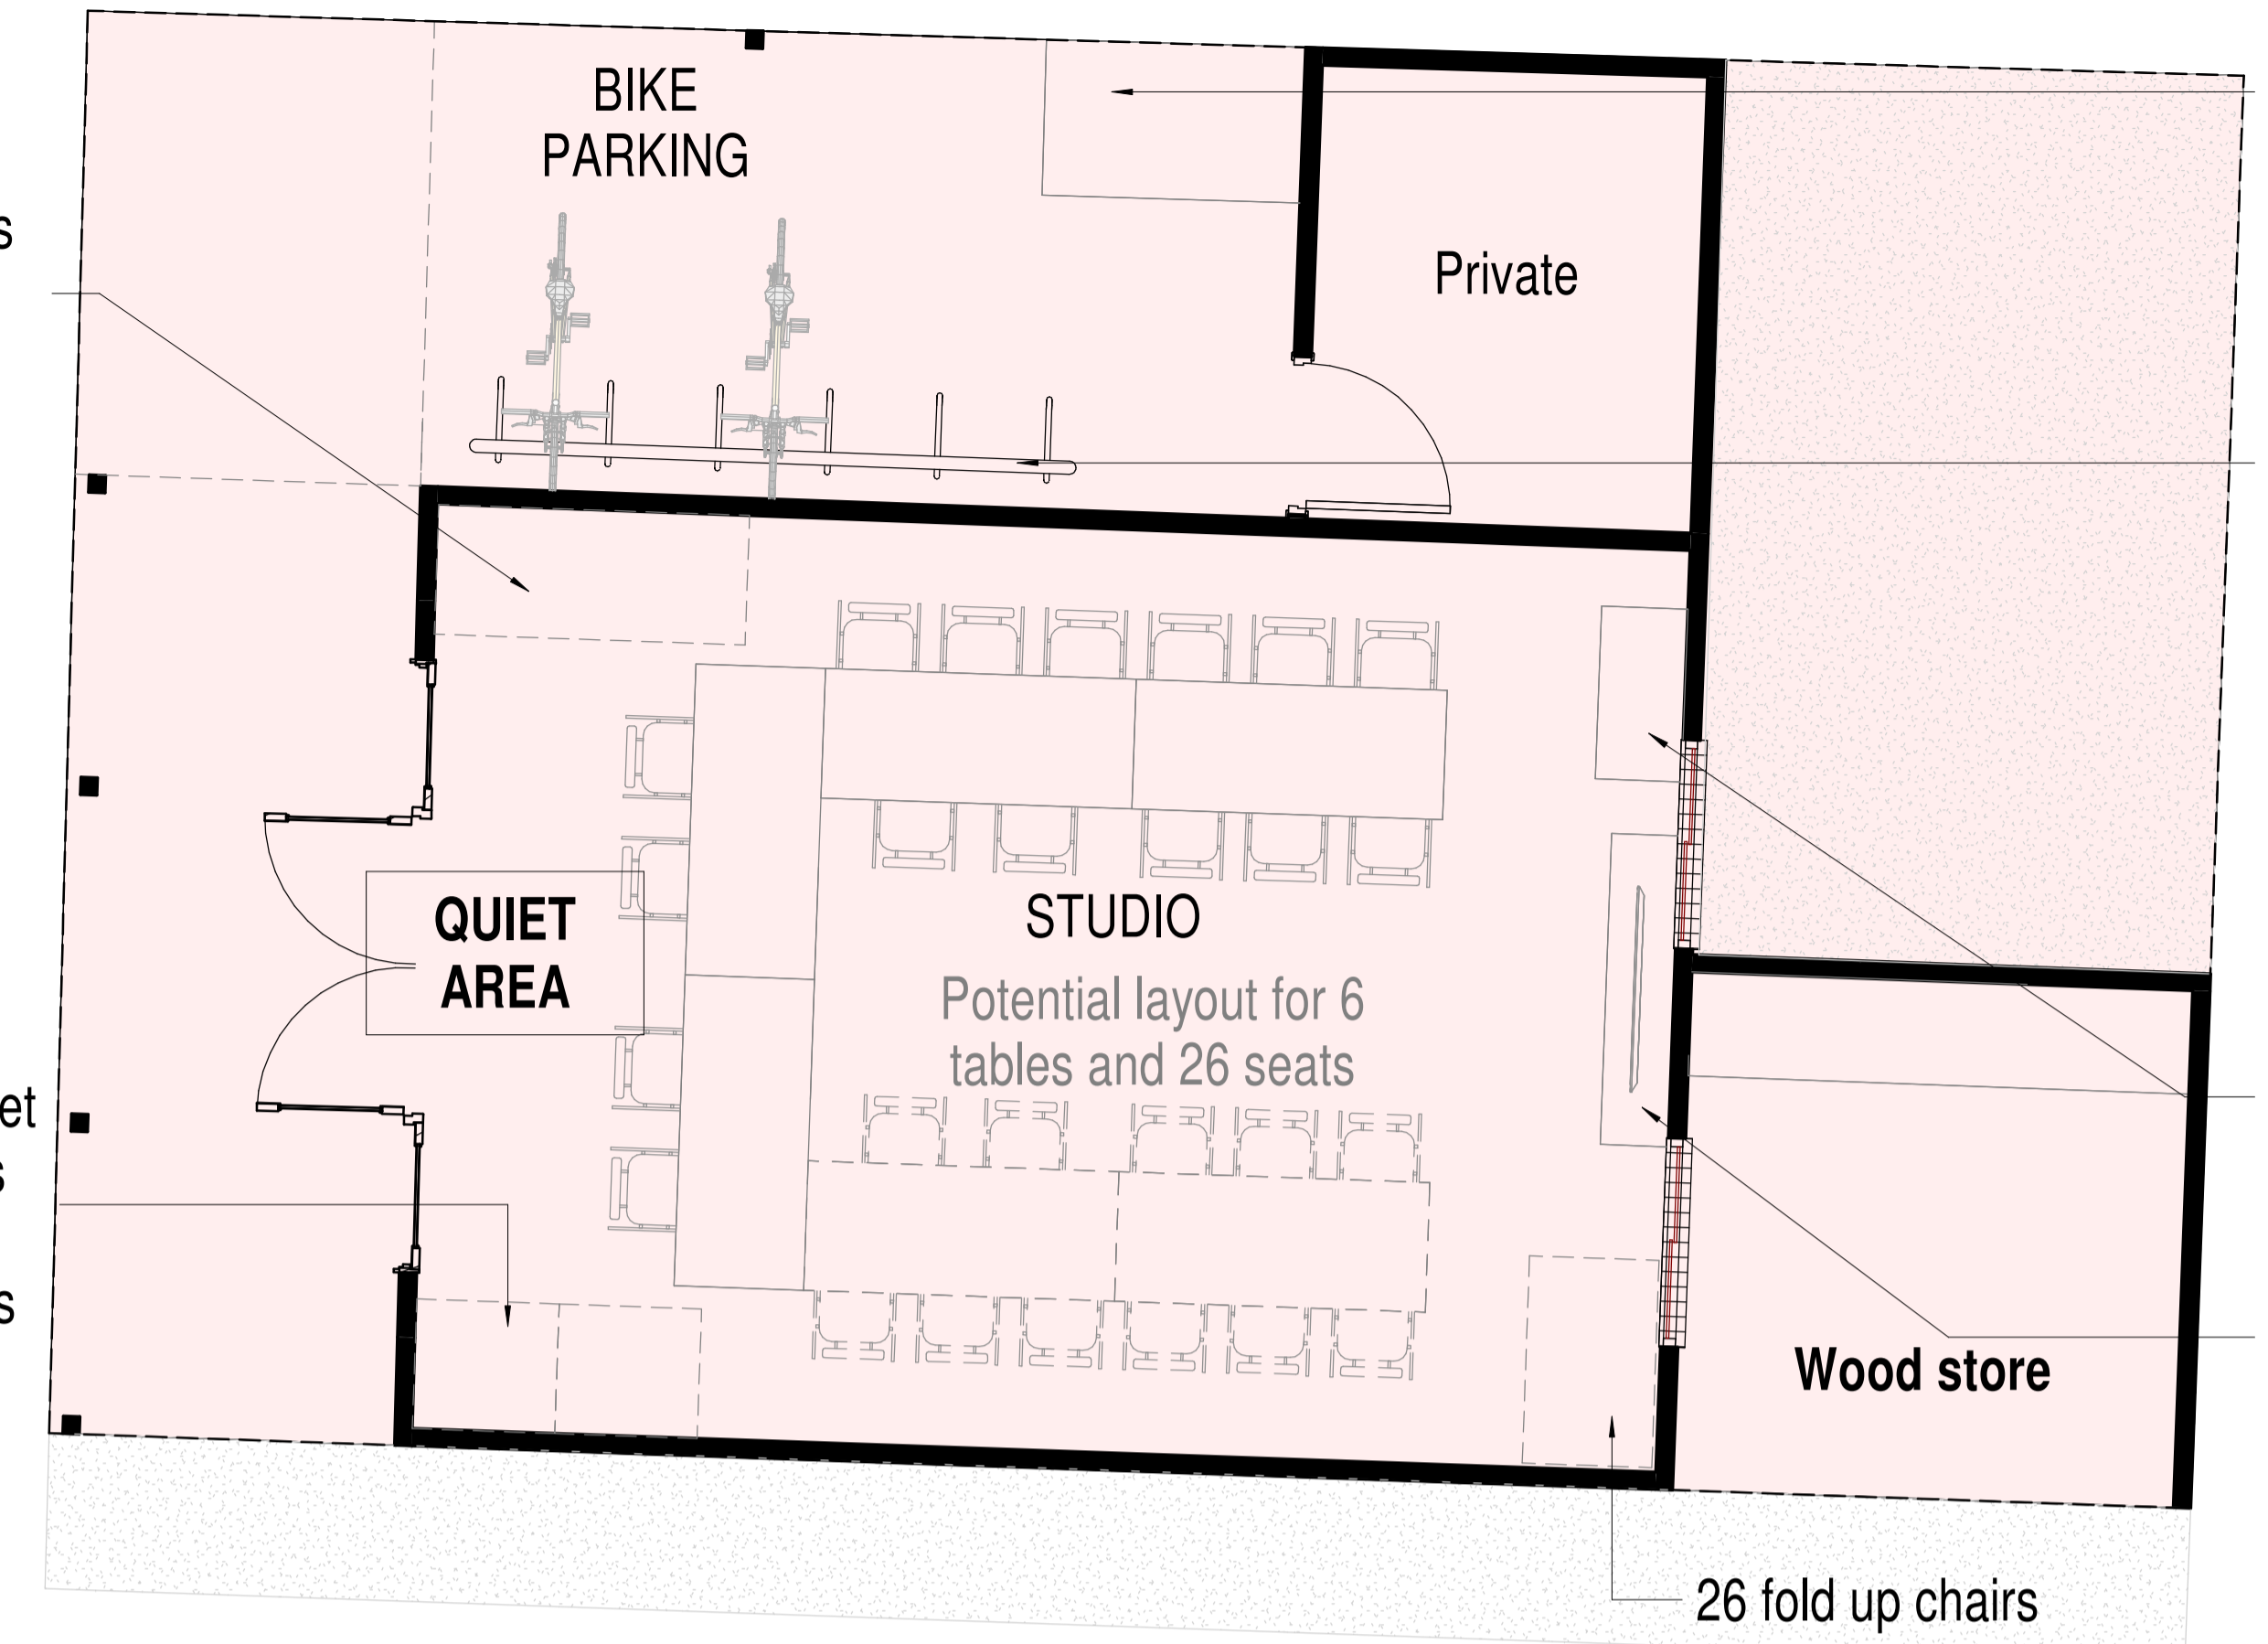

- LEGEND**
- BC&C - Baby Chairs & Cot
 - BG - Bar Glasses
 - BK - Books
 - BL - Blankets
 - BT - Bathtub
 - BGD - Books, Games, DVDs
 - CH - China
 - CW - Crystal Ware
 - DDS - Drop down screen and projector
 - DT - Dartboard
 - DK - Desk
 - EBL - Extra Bed Linen
 - GC - Games Chest
 - GSC - Glasses Cabinet
 - GT - Guitar
 - IB&IH - Iron board, iron extra heaters, hair dryers
 - OF - Open Fireplace
 - R&D - Records and DVDs
 - RP&SS - Record Player & Sound System
 - PN - Piano
 - PO - Pizza Oven
 - PT - Pool Table
 - SH - Shower
 - SM - Single Mattress
 - T&D - TV and DVD with Aerial
 - TC&C - Tablecloths&Crockery
 - W&D - Washer & Dryer
 - WH - Wood Heater

MAIN BUILDING GENERAL PLAN

121 Railway Avenue, Bundanoon,
NSW 2578, Australia
02 4883 6640
admin@highballhouse.com
www.highballhouse.com.au

KITCHEN AND BAR

STUDIO

SITE PLAN

Outside Games Store -
Volleyball, Badminton,
Boules, Table Tennis,
Soccer-Rugby Balls and
Cones, etc.

HIGHBALL HOUSE
PLANS AS OF MARCH 2024